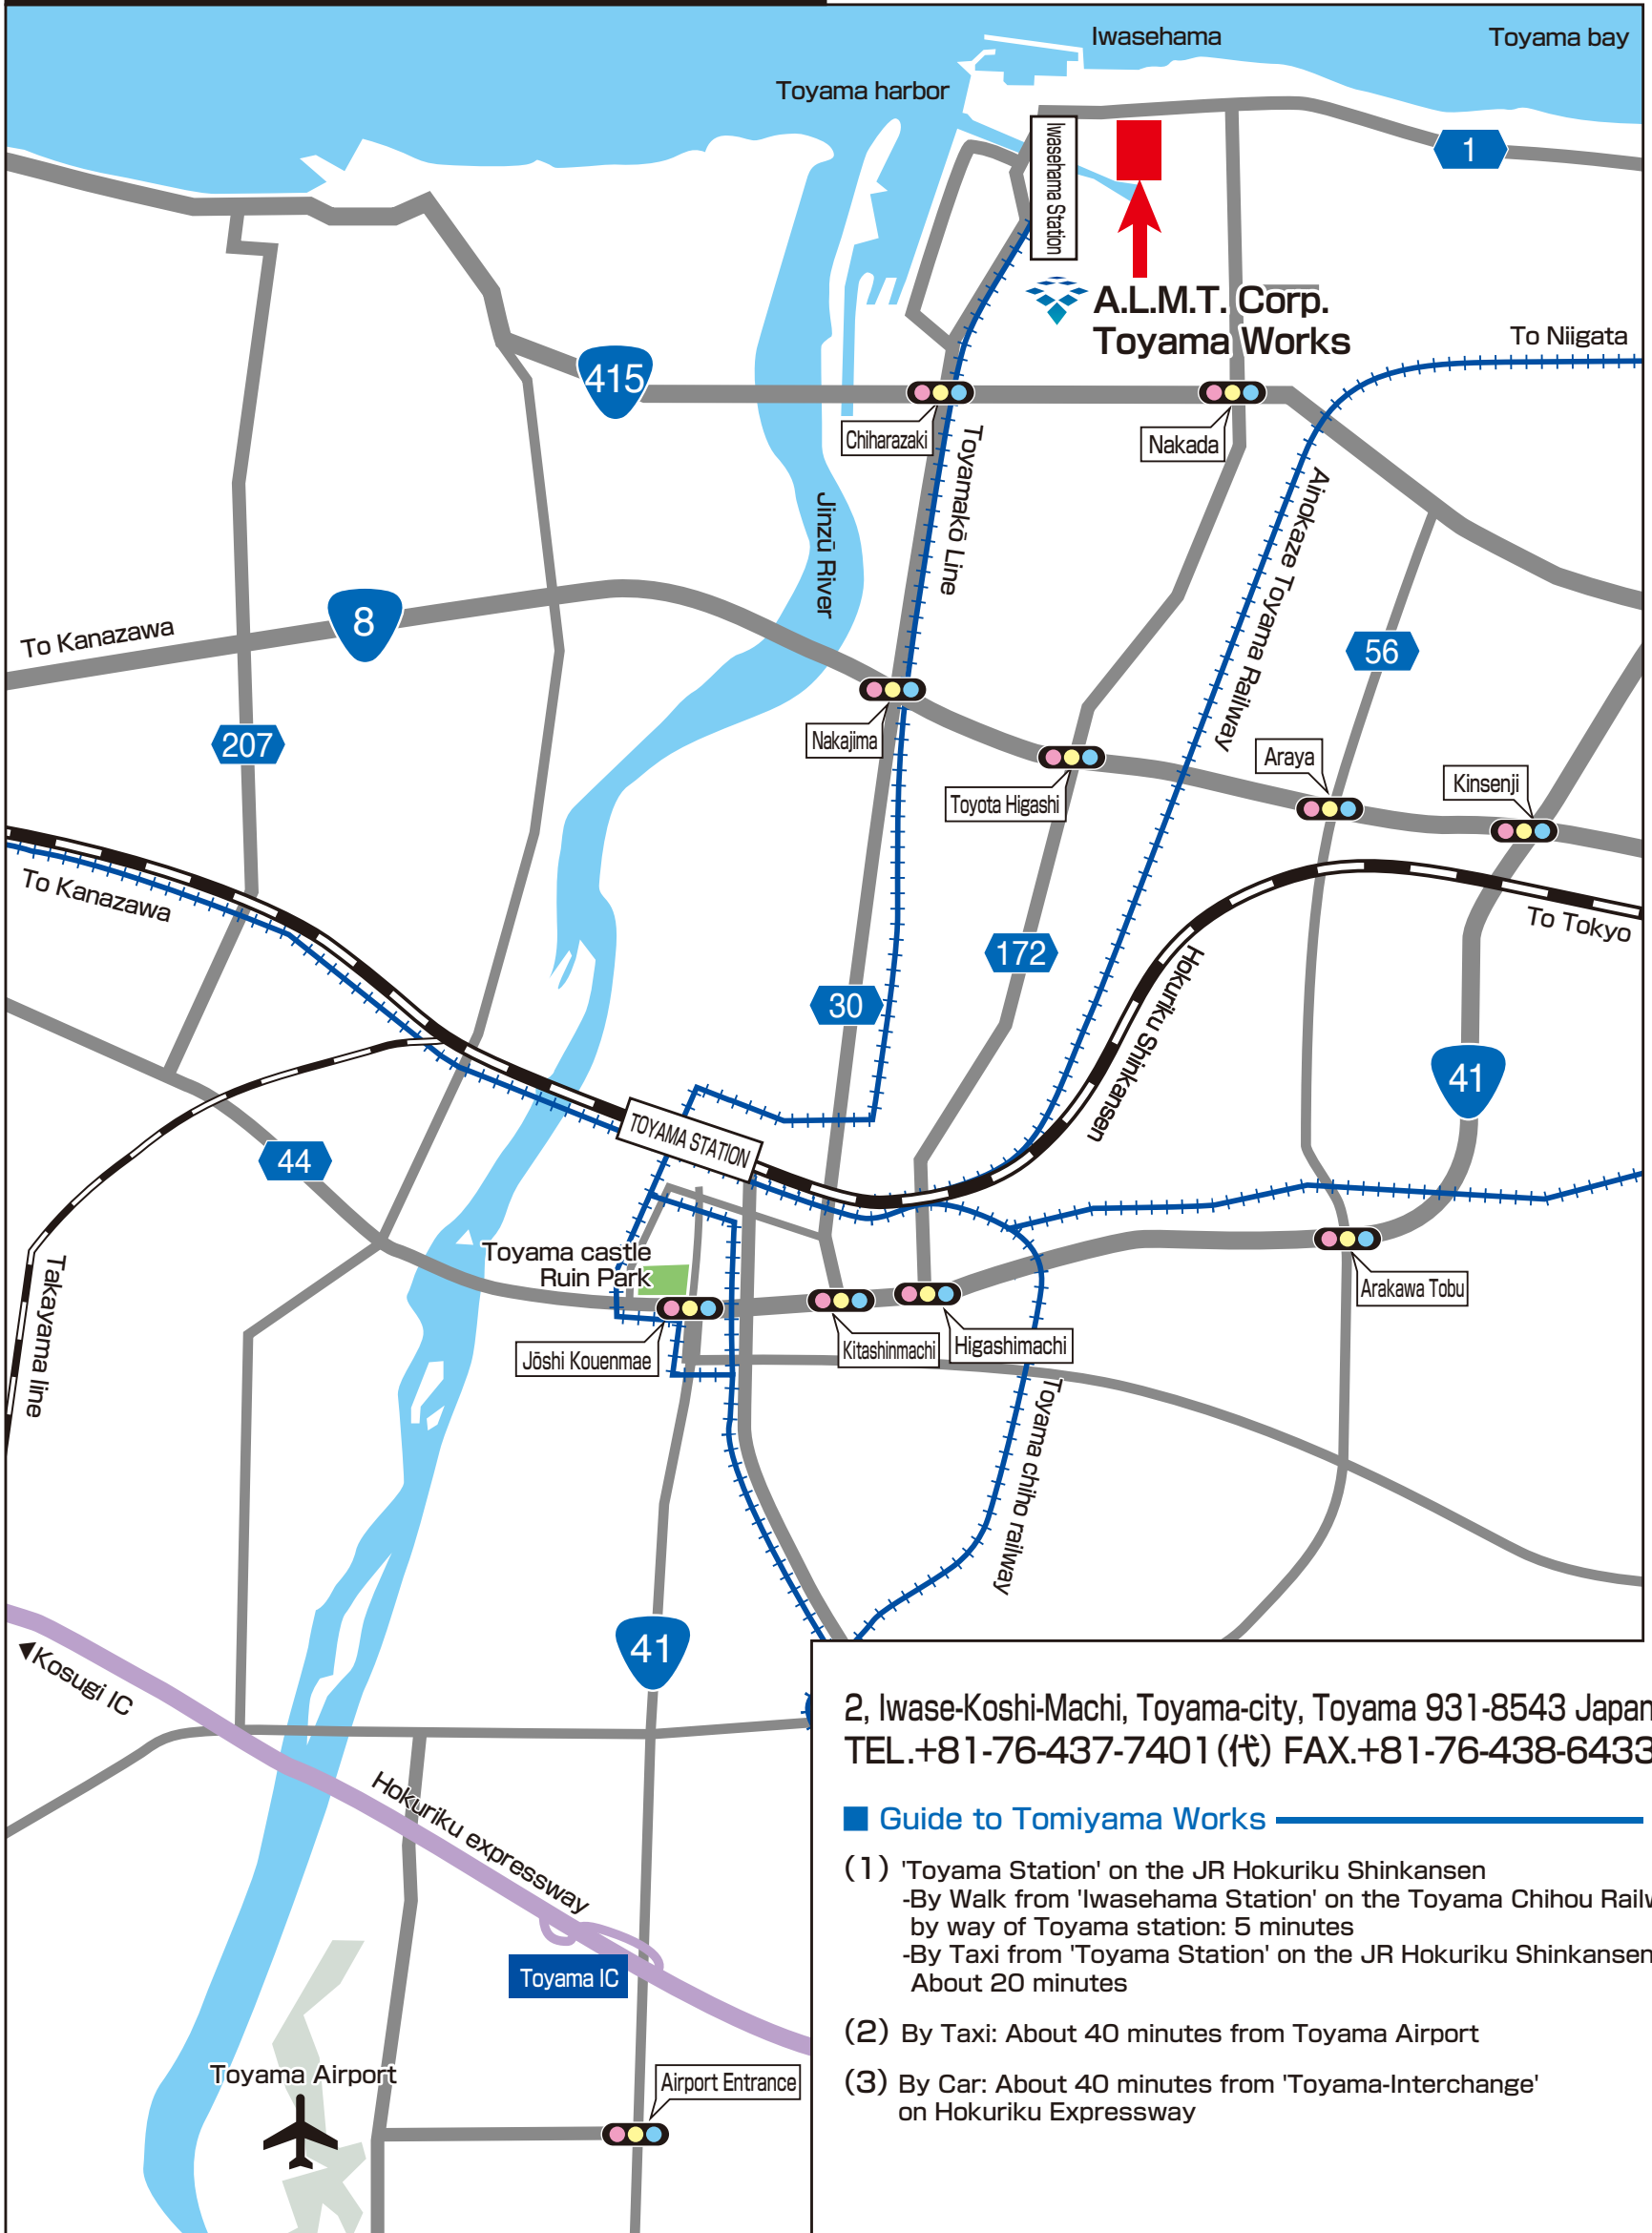

A.L.M.T. Corp. Toyama Works

2, Iwase-Koshi-Machi, Toyama-city, Toyama 931-8543 Japan
 TEL.+81-76-437-7401 (代) FAX.+81-76-438-6433

■ Guide to Tomiyama Works

- (1) 'Toyama Station' on the JR Hokuriku Shinkansen
 - By Walk from 'Iwasehama Station' on the Toyama Chihou Railway by way of Toyama station: 5 minutes
 - By Taxi from 'Toyama Station' on the JR Hokuriku Shinkansen: About 20 minutes
- (2) By Taxi: About 40 minutes from Toyama Airport
- (3) By Car: About 40 minutes from 'Toyama-Interchange' on Hokuriku Expressway